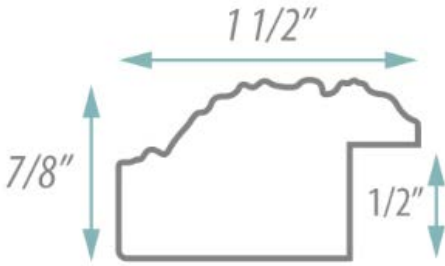

SPECIFICATION SHEET

FRAMED MIRROR MODEL#:
FM A76266-18X40

FRAMED MIRRORS COLLECTION

- FEATURES:**
- ONE 18X40" HIGH RESOLUTION SILVER PLATE GLASS MIRROR SIZE W/ DECORATIVE FRAME.
 - "WALL HUGGER" HANGERS FOR MOUNTING INCLUDED.
 - STANDARD MOUNTING STYLE IS VERTICAL. FOR HORIZONTAL, PLEASE SPECIFY WHEN ORDERING.
 - PACKED IN FOUR WALL (FOLDED DOUBLE WALL) CORRUGATION.
 - STYLE: CLASSIC/TRADITIONAL
 - COLOR: SILVER/PEWTER
 - FINISH: ORNATE/LEAF FOIL

- MIRROR FINISHES:**
- FLAT POLISHED EDGE
 - BEVELED EDGE

OVERALL SIZE DIMENSION: 21" WIDE X 43" HIGH X 1" DEEP